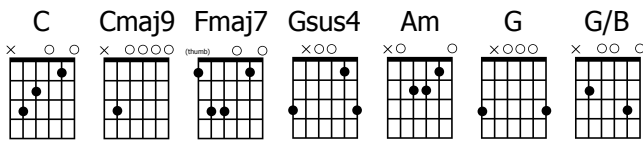

YOU'RE THE LOVE

Sam Lane

Capo 6

C Cmaj9 Fmaj7
You're the sunshine on my face
C Cmaj9 Fmaj7
When it's pouring with doubt, fear and rain
C Cmaj9 Fmaj7
You break through, You break through and there is light
C Cmaj9 Fmaj7
You're the truth in my life, You're the truth in my life

Fmaj7 Gsus4 Am G/B
You're the love, You're the love
Fmaj7 Gsus4 Am G/B
You're the love, You're the love

You're the sunshine in this place
When it's cold and it's dark and I need grace
You break through, You break through and there is hope
You draw near me Lord, You draw near to me Lord