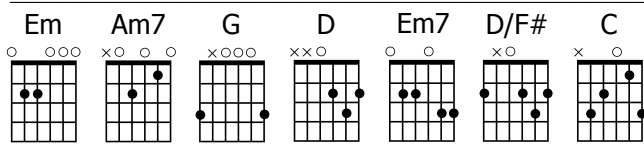

HOW COULD I LIVE WITHOUT YOU Carly Orpen

(Capo 2)

F#m(Em) Bm7(Am7) A(G) E(D)
 I love You and I know now I always will
F#m(Em) Bm7(Am7) A(G) E(D)
 You are to me the very centre of my being

F#m7(Em7) Bm7 (Am7)
 How could I live without You
A(G) E/G#(D/F#)
 Jesus now that I've found You, I could not turn away
F#m7(Em7) Bm7(Am7)
 Heaven is close to my heart
A(G) E/G#(D/F#)
 It's there I store my treasure, Jesus lead the way

F#m7(Em7) Bm7(Am7)
 Teach me all Your ways
D(C) E(D) F#m7(Em7)
 And make me more like You everyday
Bm7(Am7)
 And feed me with Your Word
D(C) E(D)
 And I will follow You

F#m(Em) Bm7(Am7) A(G) E/G#(D/F#)
 I find You in the glory of Your Son
F#m(Em) Bm7(Am7) A(G) E/G#(D/F#)
 And I see You in the beauty of creation